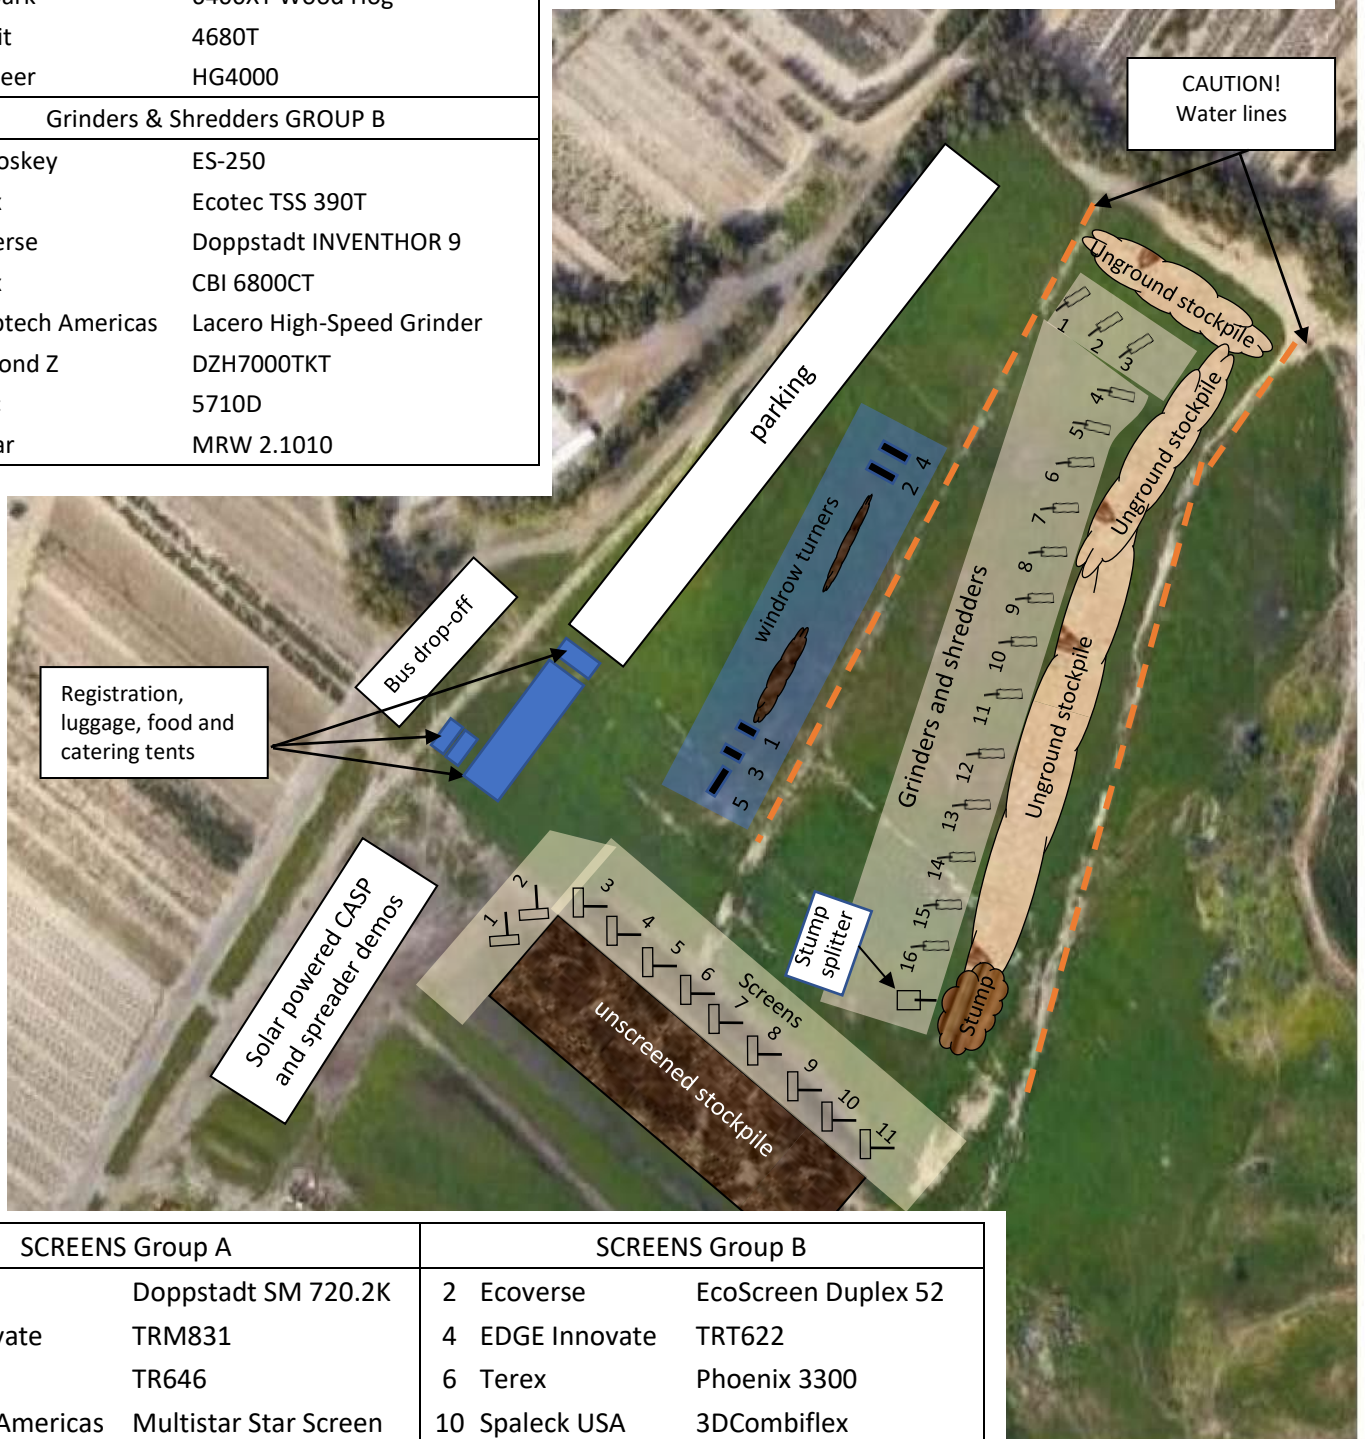

DEMODAY2023 January 27, 2023

One Stop Landscape Supply, Redlands, CA

Grinders & Shredders GROUP A	
1 Eggersmann	Z 60
3 Komptech Americas	Crambo Dual-Shaft Shredder
5 Rotochopper	95DK
7 Ecoverse	Doppstadt AK 640K
9 Rotochopper	B-66L
11 Morbark	6400XT Wood Hog
13 Bandit	4680T
15 Vermeer	HG4000
Grinders & Shredders GROUP B	
2 McCloskey	ES-250
4 Terex	Ecotec TSS 390T
6 Ecoverse	Doppstadt INVENTHOR 9
8 Terex	CBI 6800CT
10 Komptech Americas	Lacero High-Speed Grinder
12 Diamond Z	DZH7000TKT
14 Astec	5710D
16 Pronar	MRW 2.1010

WINDROW TURNERS	
1 Ecoverse	Backhus A60Aeromaster
2 Midwest Bio-Systems	PT-170X & WT-3000
3 Komptech Americas	Topturn X Series Windrow Turner
4 Ecoverse	Menart SP-50
5 EDGE Innovate	FTS75 Mulch Master

200'