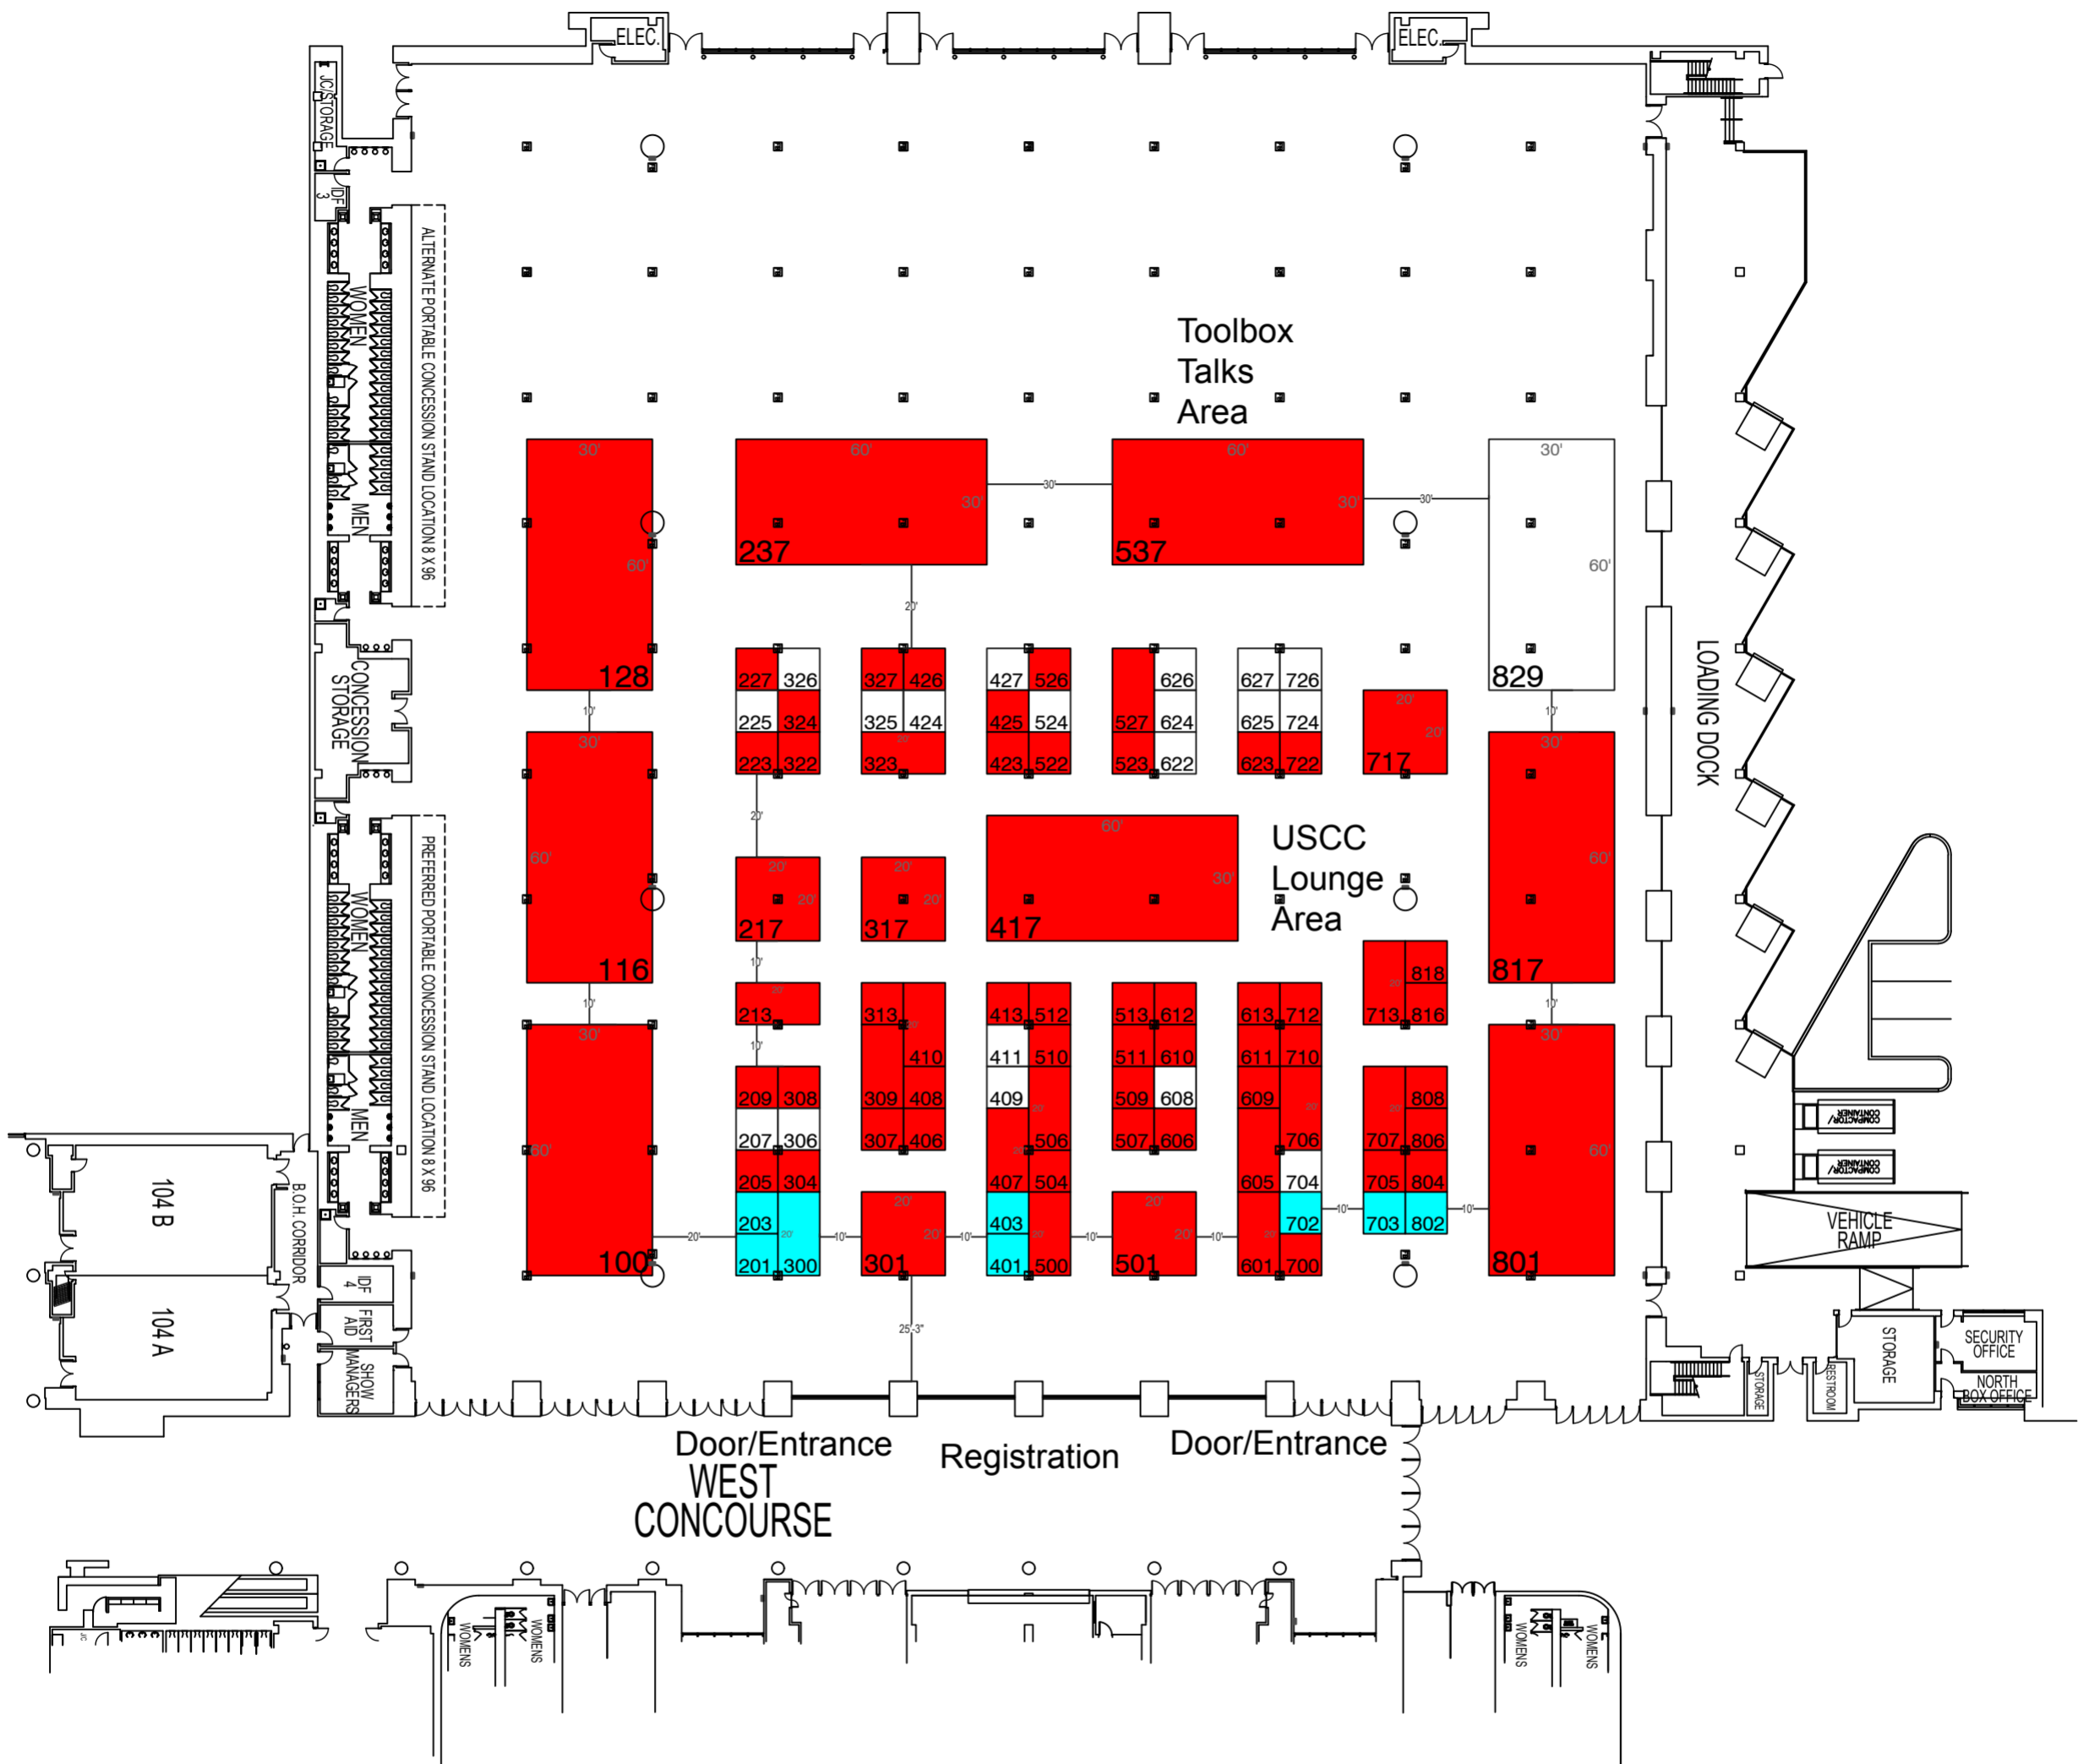

EXHIBIT HALL

Exhibit Hall

Booth Inventory as of 03/23/2023

Dimension	Qty
10'x10'	76
10'x20'	11
20'x20'	5
30'x60'	9

Totals: 101

STANDARD 10x10 BOOTHS

DIAMOND SPONSOR

PREMIUM - \$500 UPGRADE

SOLD

Aisle widths as noted

Last updated: 09-15-2023