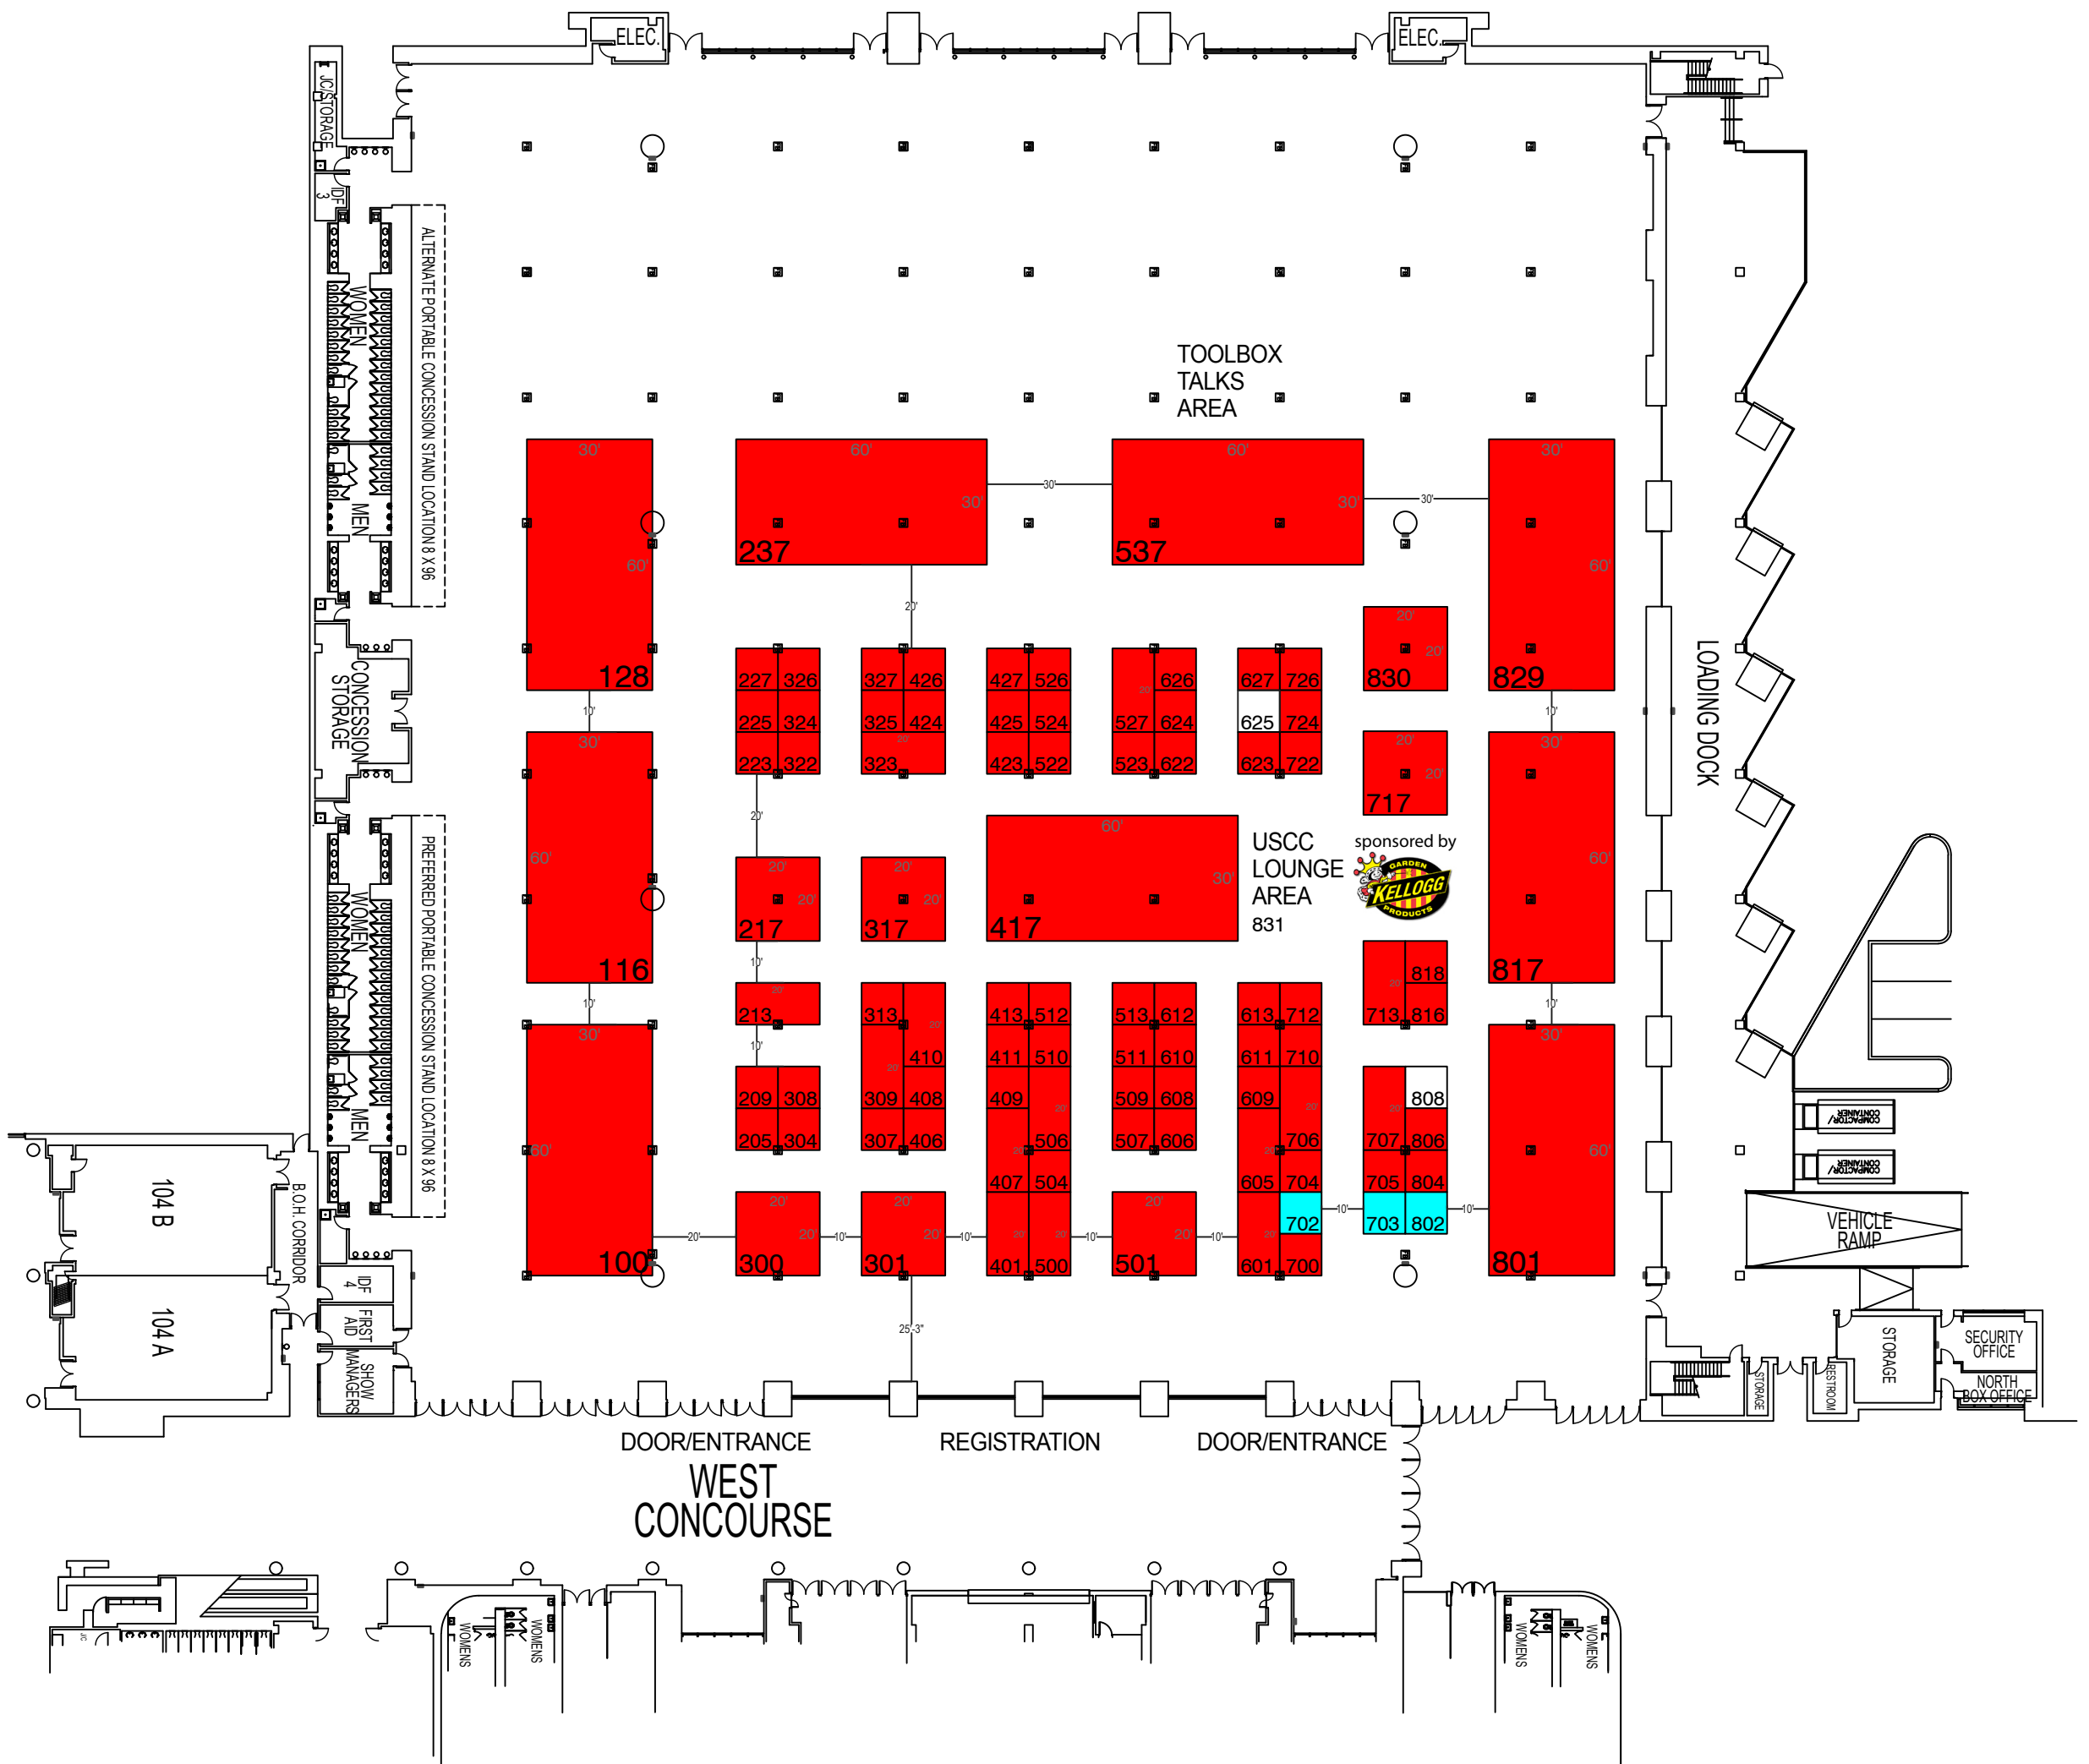

# EXHIBIT HALL

□ STANDARD 10x10 BOOTHS

■ DIAMOND SPONSOR

■ PREMIUM - \$500 UPGRADE

■ SOLD

Aisle widths as noted

0' 5' 10' 20' 30'

LAST UPDATED: 11-17-2023