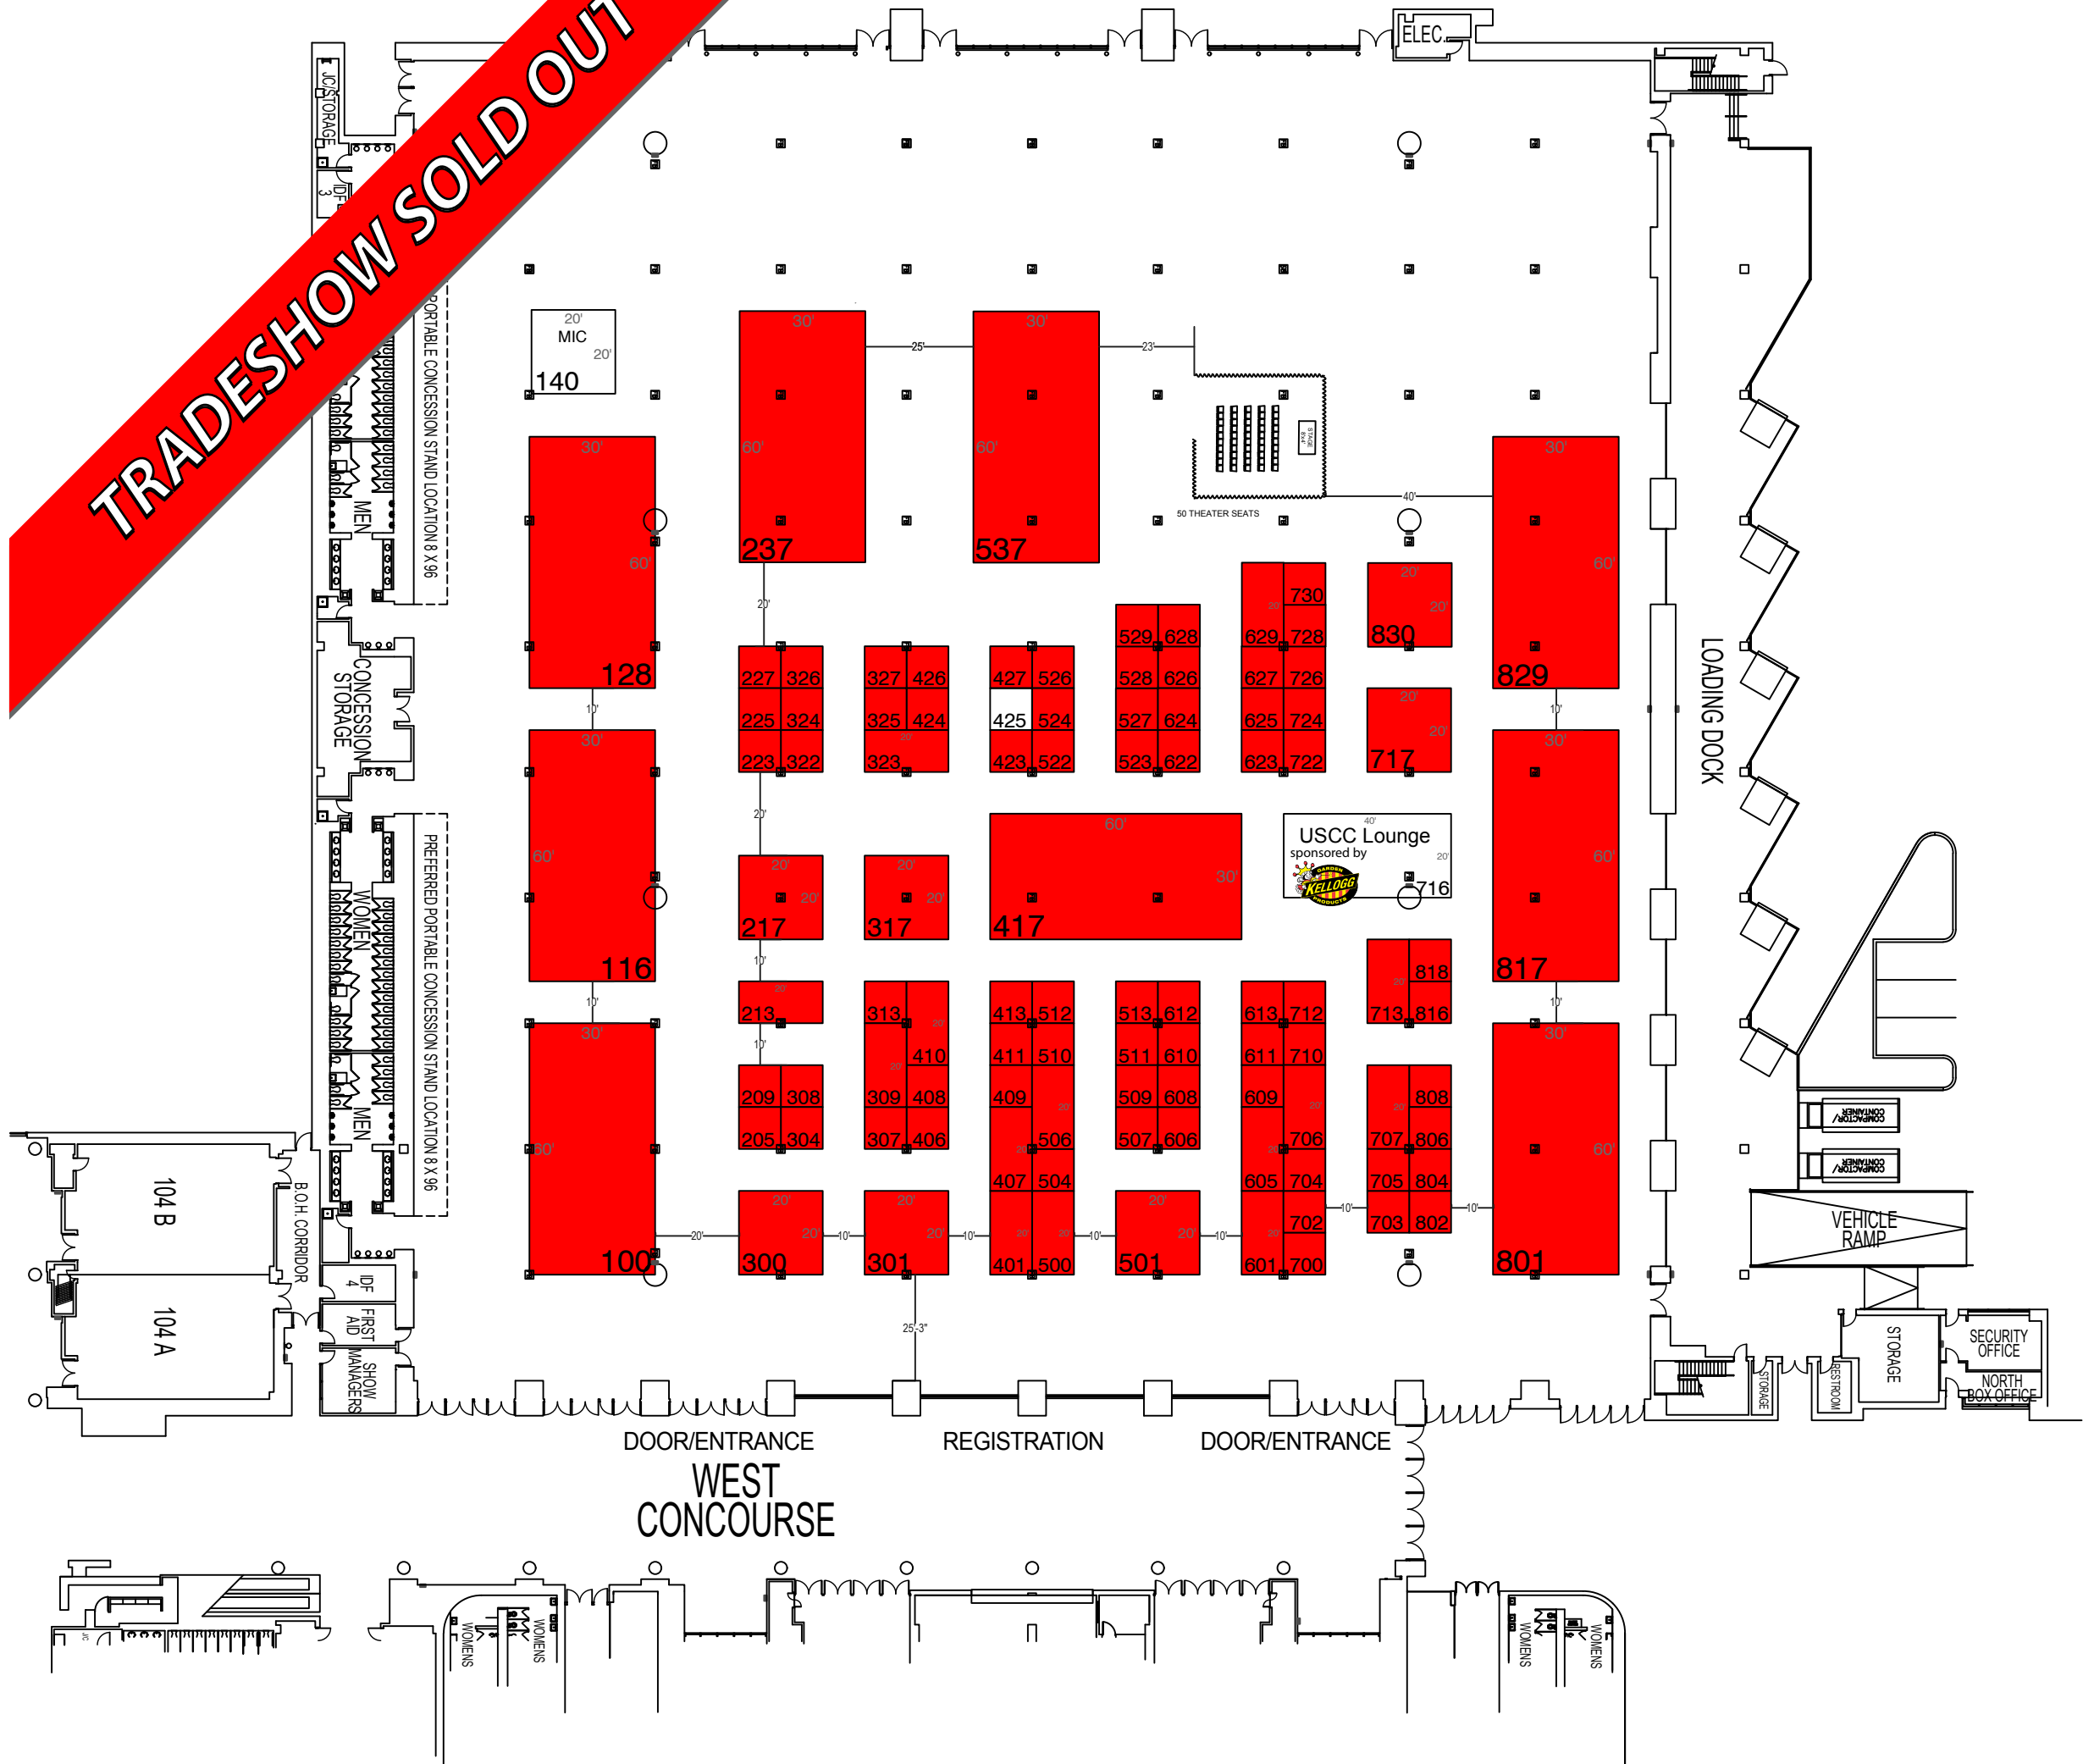

# EXHIBIT HALL

**TRADESHOW SOLD OUT**

□ STANDARD 10x10 BOOTHS

■ DIAMOND SPONSOR

■ PREMIUM - \$500 UPGRADE

■ SOLD

Aisle widths as noted

0' 5' 10' 20' 30'